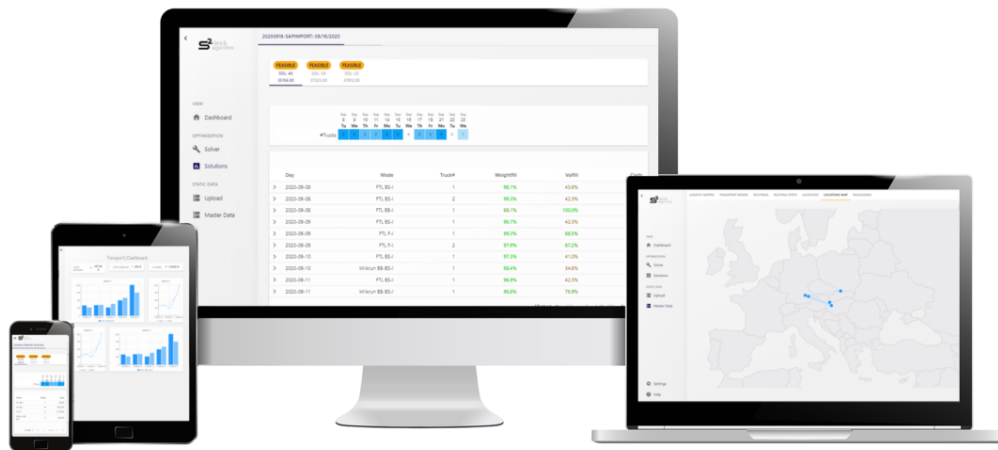

S2data

WE OPTIMIZE YOUR BUSINESS

Our S2data platform is a software solution for automating and optimizing operational planning tasks in transport, production and warehouse management

Billions of euros of potential are lost every year in operational planning because companies do not use optimization algorithms to improve their daily planning. Our optimization platform is a plugin in ERP or supply chain management software and optimizes operational planning for transportation, production and inventory planning with one click. It is the unique tool on the market that integrates all these issues along the supply chain with a clear focus on operational planning, quickly adapts to existing business processes and delivers robust solutions based on cutting-edge research in robust optimization. The platform is offered as Software & Algorithms in the cloud.