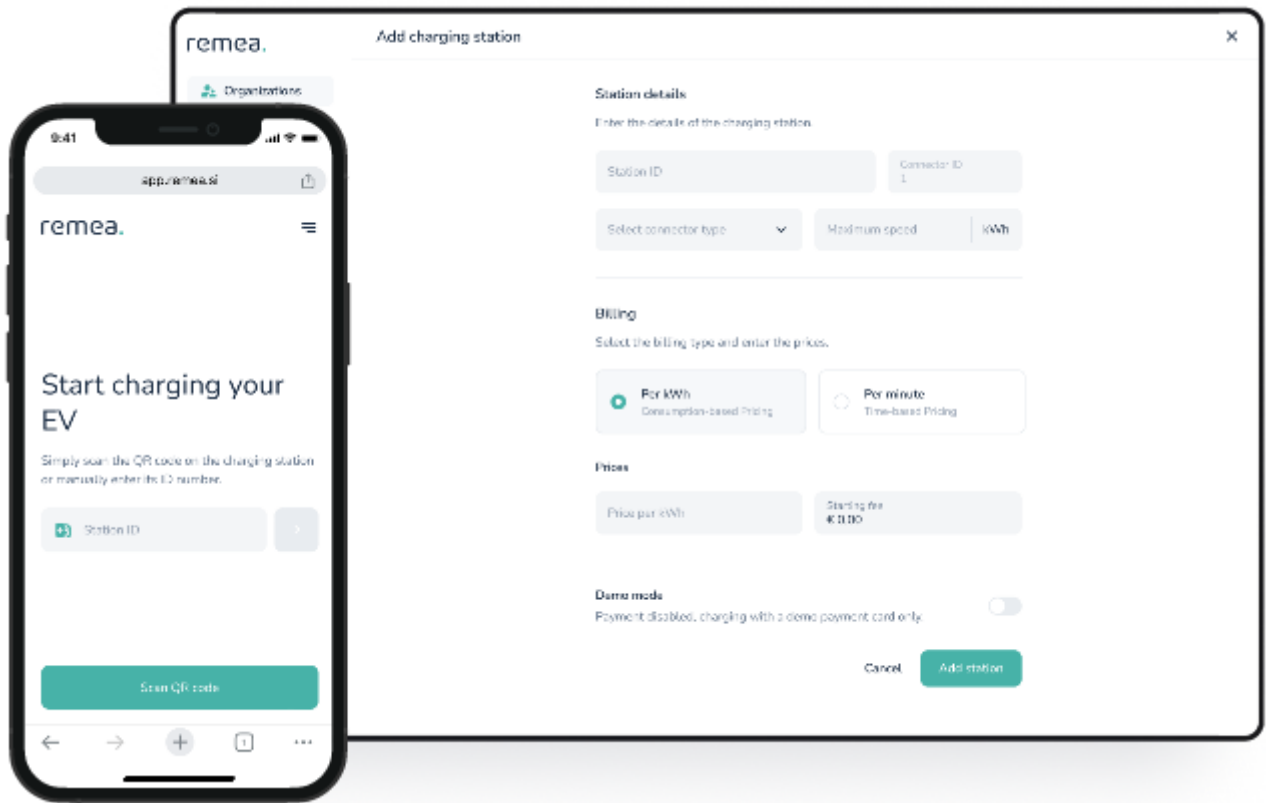

USP

Web based EV B2B Charging solution with the simplest use for driver ad business owner without fixed subscription.

Target market: EU

Space connection

We will use Copernicus weather data in order to optimize the EV chargers that we are managing.

Team

Klement Kralj, Andrej Rokavec, Stefani Kecman

Social media channels

[Facebook](#)

[Instagram](#)

[LinkedIn](#)

[YouTube](#)

Contact: Klement Kralj (klement.kralj@remea.at)

Website: <https://remea.at>